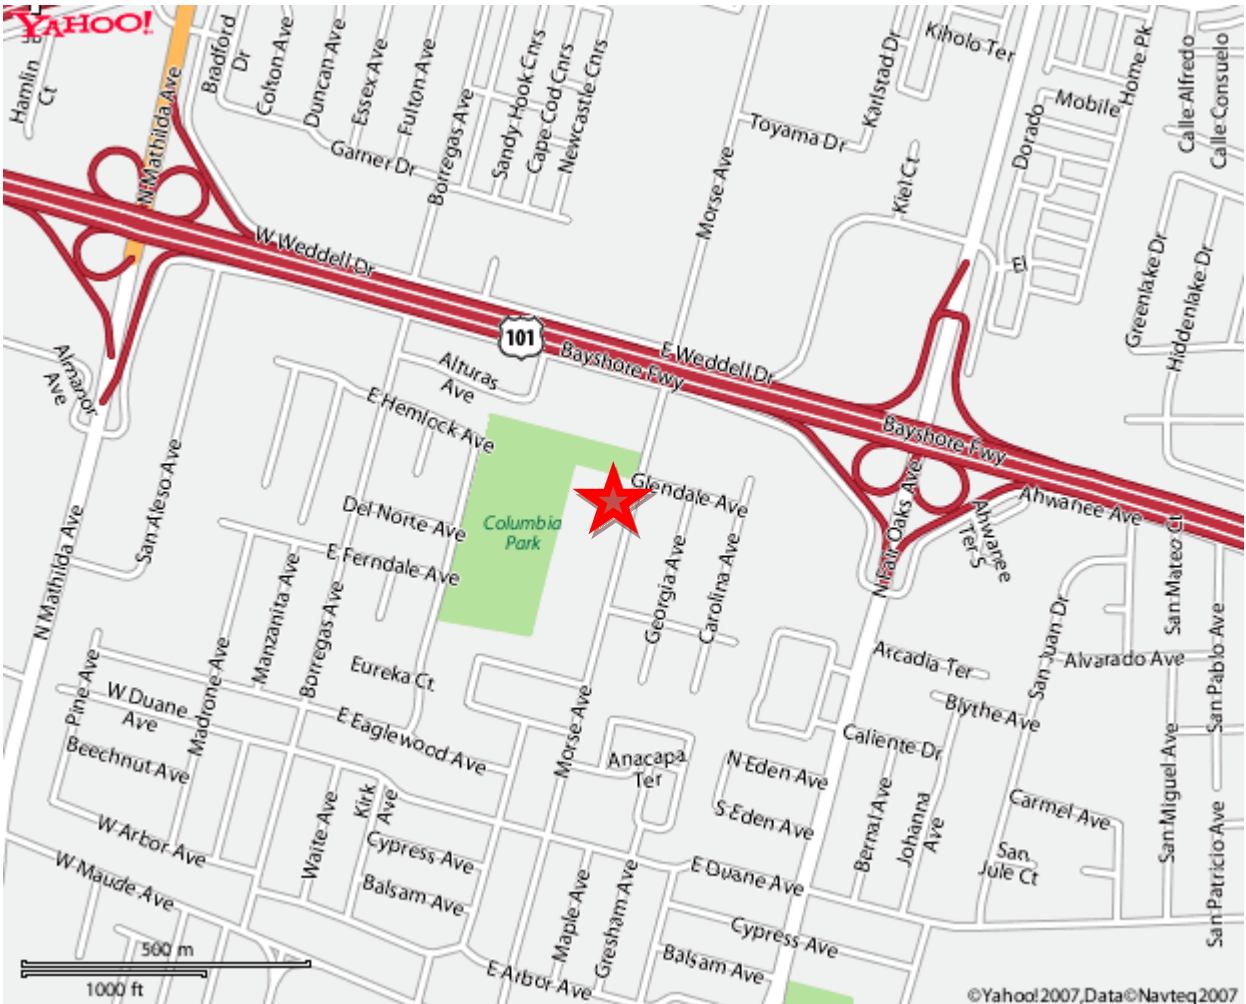

From 101 South; Take 101 S towards San Jose. Exit Mathilda Ave. and proceed south. Travel approximately $\frac{1}{2}$ mile and turn left at light on Maude Ave. Drive $\frac{1}{4}$ mile and turn left on Morse Ave; the Columbia Neighborhood Center will be on your left near the end of Morse (very near highway 101).

From 101 Northbound; Take 101 N towards San Francisco. Exit Fair Oaks and proceed south. Travel approximately $\frac{1}{2}$ mile and turn right on Maude Ave. Drive $\frac{1}{4}$ mile and turn right on Morse Ave; the Columbia Neighborhood Center will be on your left near the end of Morse (very near highway 101).